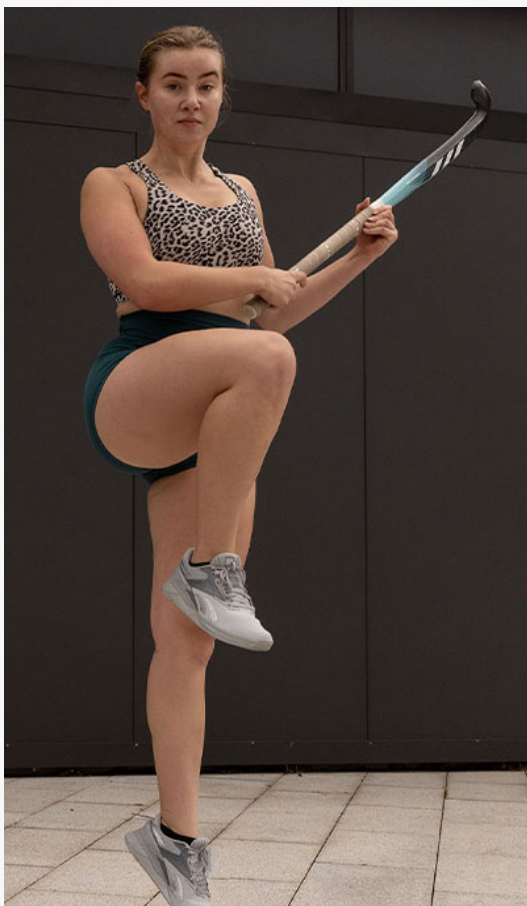

Michelle B

NAME

Michelle B

STATE

Sydney

GENDER

Female

HEIGHT

164 cm

TOP SIZE

S

BOTTOM SIZE

S

TOP 3 SPORTS

Athletics

Gymnasium

HIIT

1300 17 17 44

WWW.AEFM.COM.AU

INFO@AEFM.COM.AU

BOOK TALENT